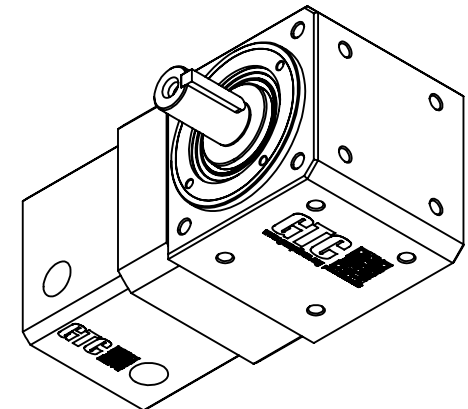

WS70SF-20-14-50-70-M5 (Connected with GNP60)

WS70SF-□-14-50-70-M5(1 : 2 GNP60L1)

GTC