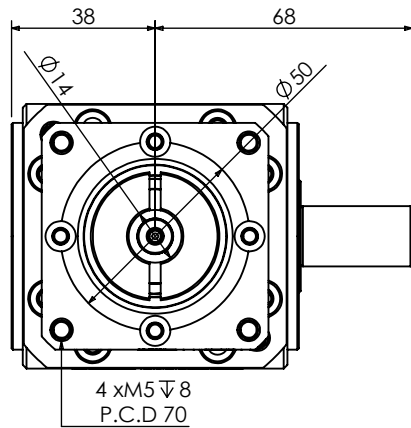

WS70SF-20-14-50-70-M5 (Connected with GNP60)

WS70SF-□-14-50-70-M5(1 : 2 GNP60L1)

GTC