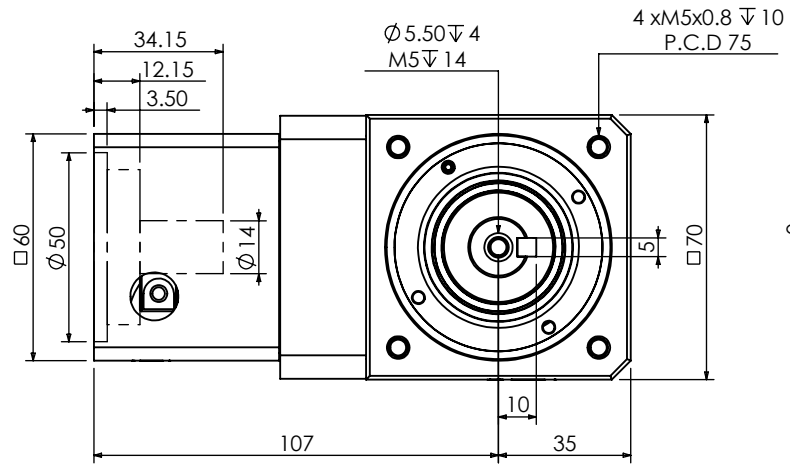

WS70SF-20-14-50-70-M5 (Connected with GNP60)

WS70SF-□-14-50-70-M5(1 : 2 GNP60L1)

GTC