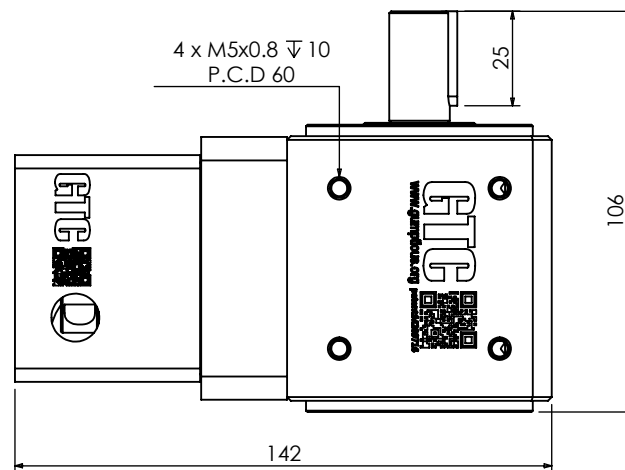

WS70SF-20-14-50-70-M5 (Connected with GNP60)

WS70SF-□-14-50-70-M5(1 : 2 GNP60L1)

GTC