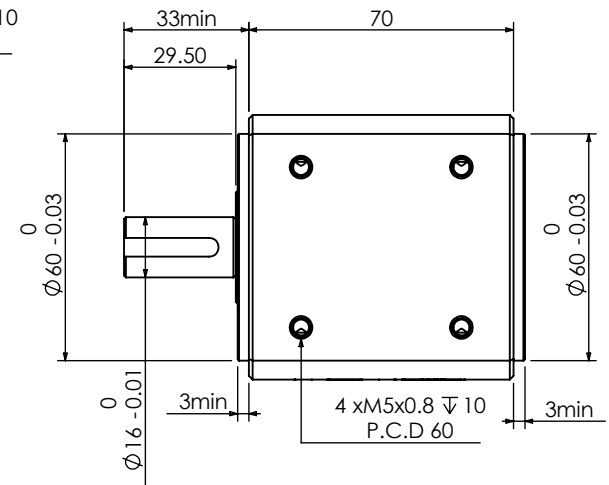

WS70SF-20-14-50-70-M5 (Connected with GNP60)

WS70SF-□-14-50-70-M5(1 : 2 GNP60L1)

GTC